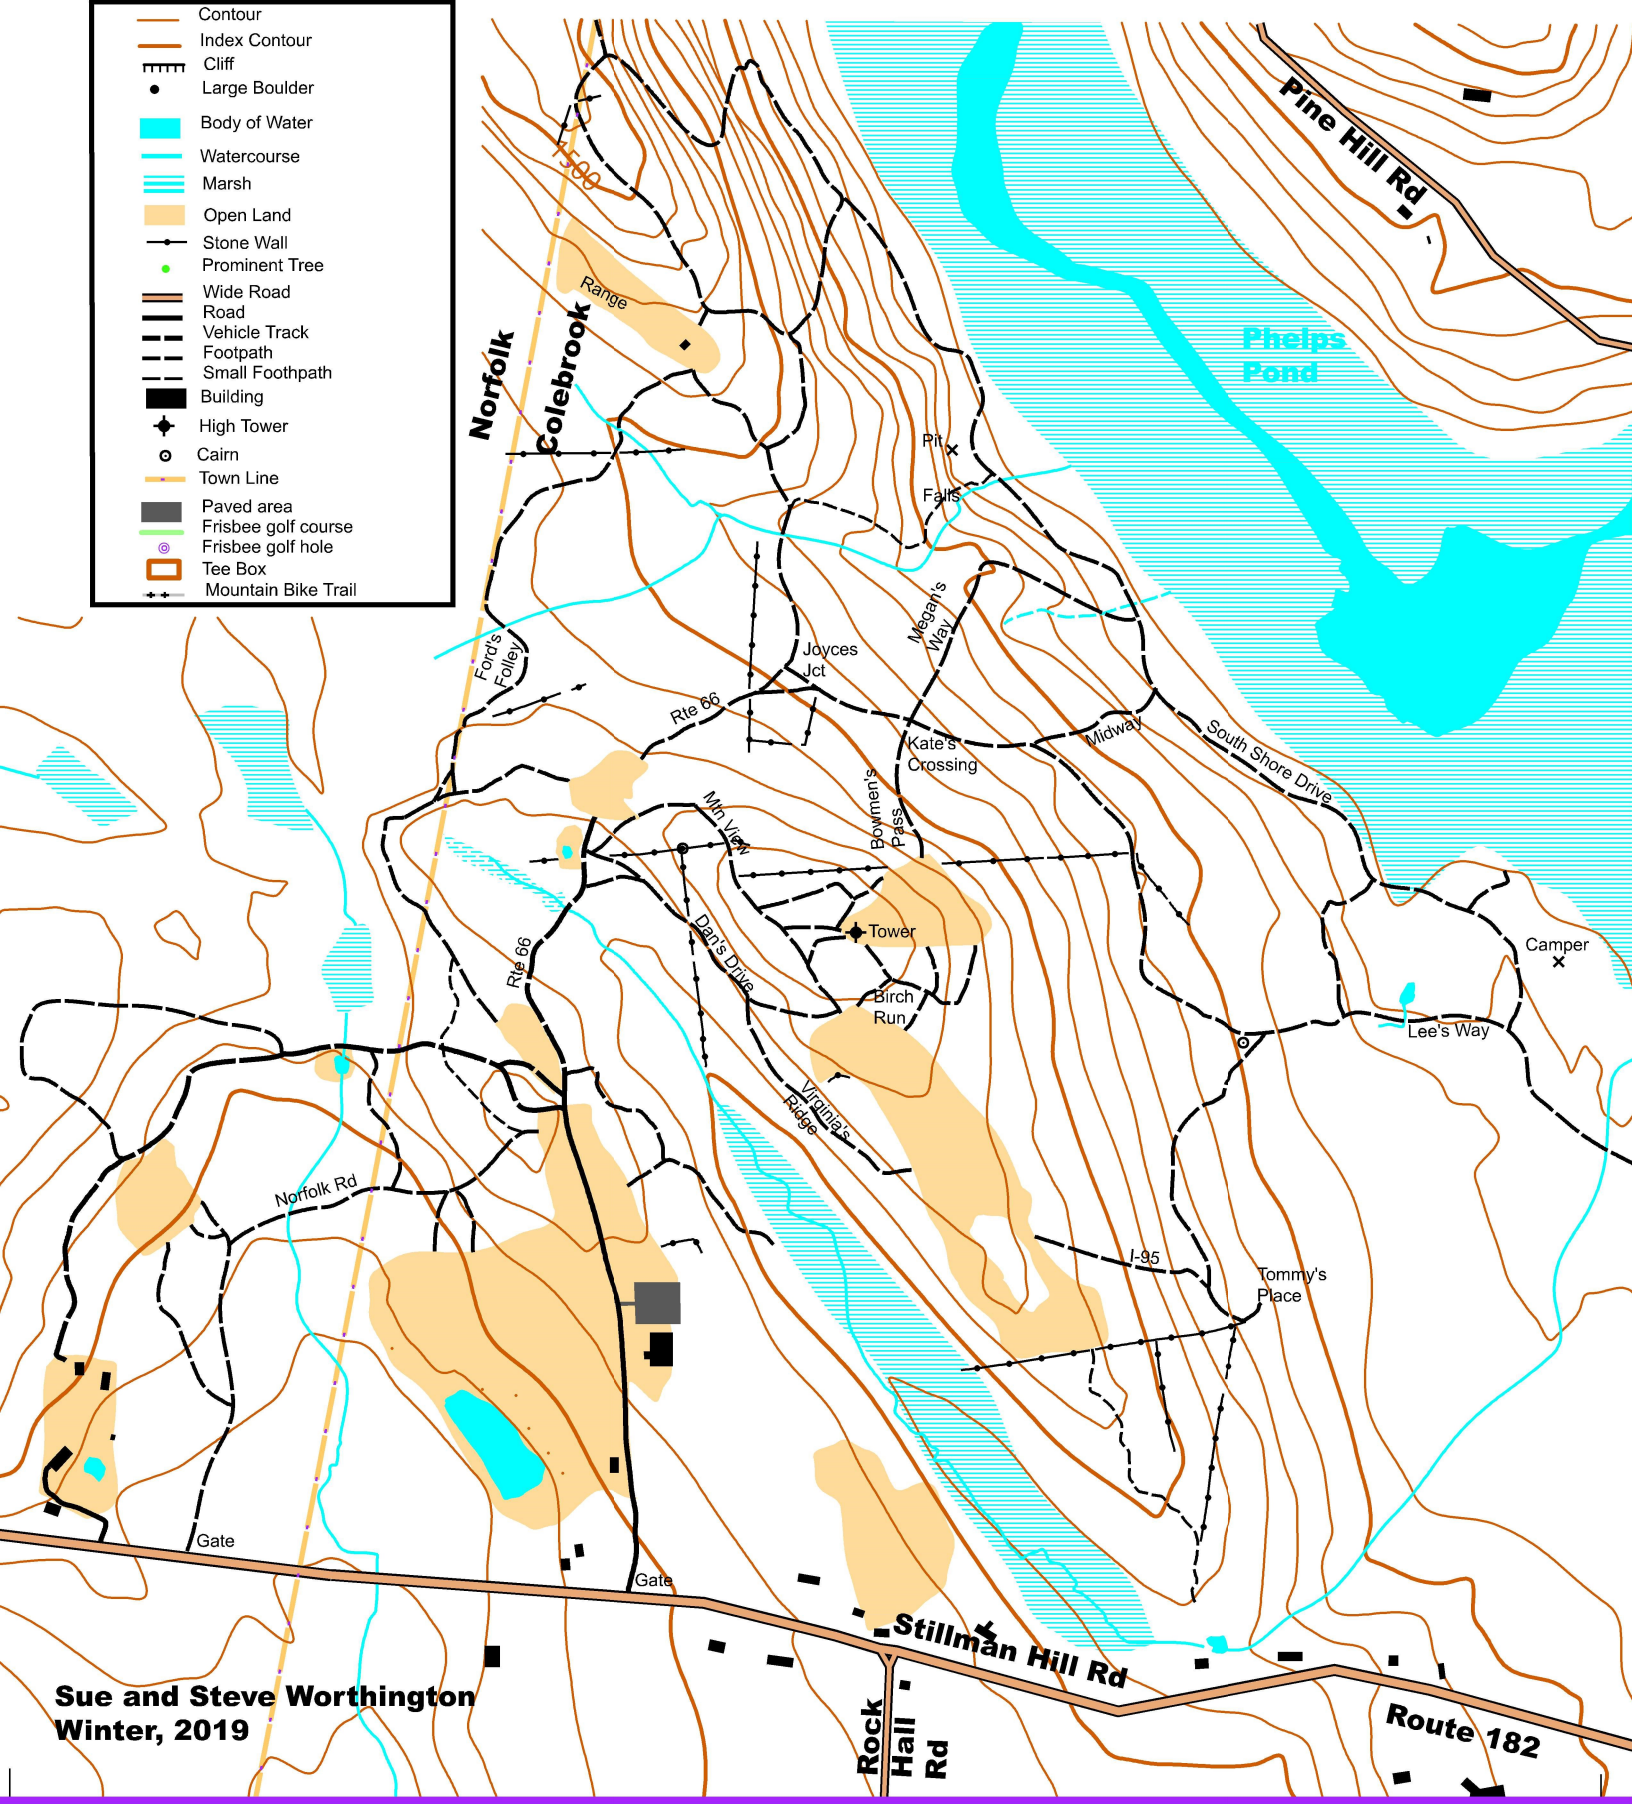

Norbrook Farm Brewery

Trail Map

-  Contour
-  Index Contour
-  Cliff
-  Large Boulder
-  Body of Water
-  Watercourse
-  Marsh
-  Open Land
-  Stone Wall
-  Prominent Tree
-  Wide Road
-  Road
-  Vehicle Track
-  Footpath
-  Small Footpath
-  Building
-  High Tower
-  Cairn
-  Town Line
-  Paved area
-  Frisbee golf course
-  Frisbee golf hole
-  Tee Box
-  Mountain Bike Trail